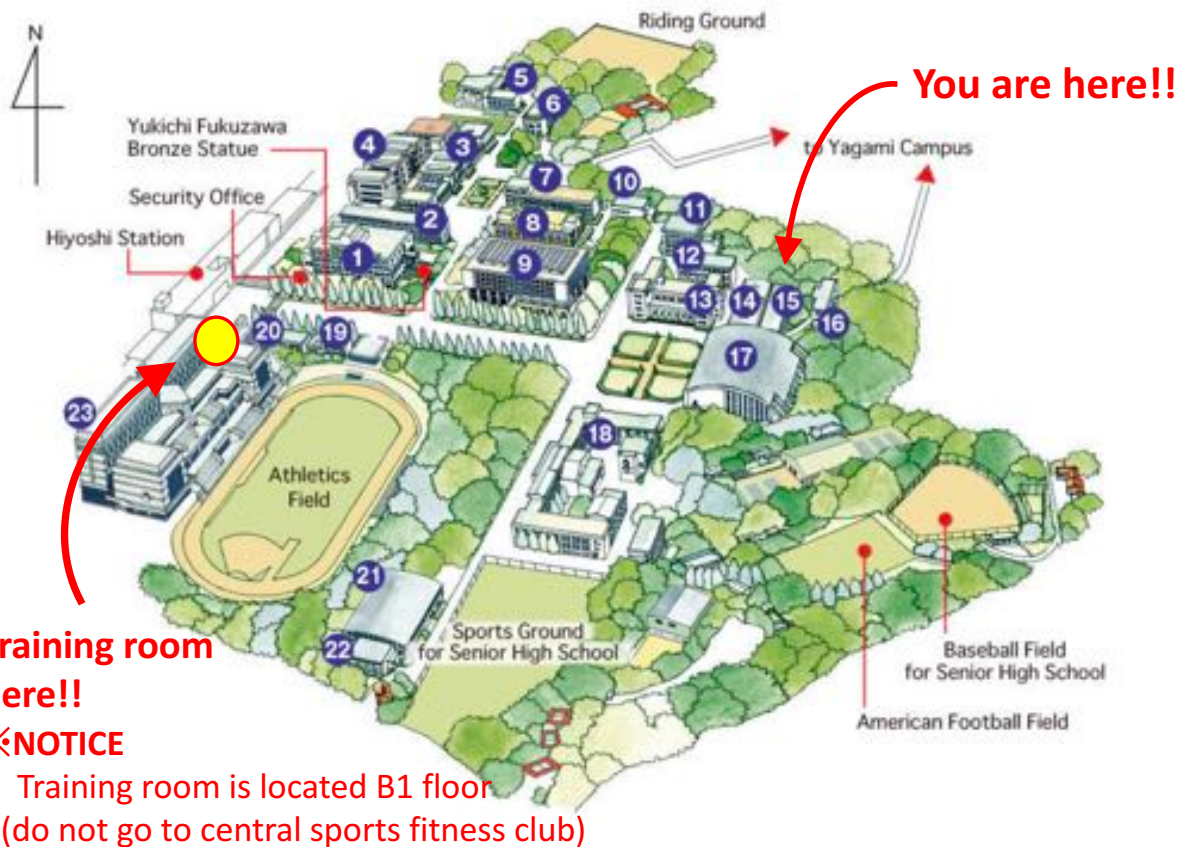

Training room map in Hiyoshi campus

1. Hiyoshi Library	2. Fourth Building Section A Classrooms (J411-J447)
3. Fourth Building Section B Classrooms (J11-39, Seminar 3, Seminar 4)	4. Fourth Building Independence Wing Classrooms (DB105-DB203, D101-D413), Office of Student Services, Lecturer's Room, Hiyoshi Communication Lounge
5. Sixth Building Classrooms (J611-642, Seminar 1, Seminar 2), Lecturer's Room, Green's Terrace	6. Third Building Classrooms (301-336), Research Center for Foreign Language Education
7. Jukusei Kaikan (Student Union Building) Training Room, Club Rooms	8. Cafeteria Building Student Cafeteria, Club Rooms
9. Raiosha Faculty Offices, Meeting Rooms, Symposium Space, Faculty Lounge	10. University Co-op
11. Fujiyama Memorial Hall Classrooms(FO1-F11), Meeting Rooms, Computer Room/Study Rooms	12. Seventh Building Classrooms (701-704)
13. Second Building Classrooms (212-244)	14. Gymnasium Judo and Kendo Hall
15. Sports Building Institute of Physical Education, Table Tennis Courts	16. Eighth Building Classrooms (811, 812, 831)
17. Hiyoshi Commemorative Hall	18. First Building (Senior High School)
19. Sports Medicine Research Center	20. Health Center
21. Senior High School Gymnasium	22. Senior High School Judo Gymnasium
23. Collaboration Complex Library, Office of Community and Regional Affairs, Fujiwara Hiroshi Hall, Child Care Center, Fitness Club, Cafe, Restaurant, Convenience Store	

1st floor

B1 floor